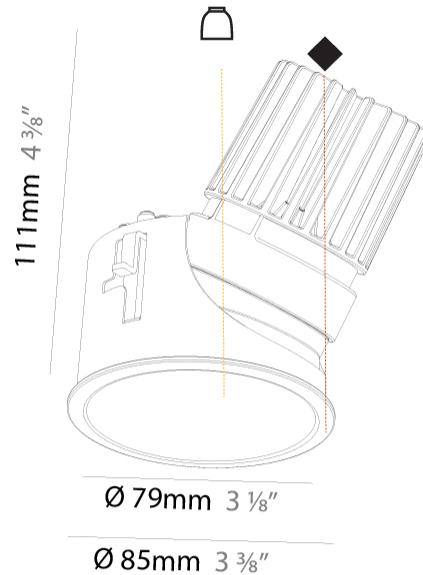

GENERAL

Series: Invader Wallwash
Partner: Prolicht
Division: Architectural
Installation: Recessed
Product Type: Downlight
Mounting Location: Ceiling
Light Distribution: Downlight

PHYSICAL

Aperture Sizes - Downlights: 2"
Shape: Round
Diameter (mm): 85
Diameter (in): 3 3/8"
Height (mm): 111
Height (in): 4 3/8"
Ceiling Thickness (mm): 5 - 30
Ceiling Thickness (in): 1/16 - 1 3/16
Min. Recessing Depth (mm): 120
Min. Recessing Depth (in): 4 3/4"
Weight (kg): 0.351
Weight (lbs): 0.774
Fixture Finish: SSR / BKV / CWI / CRY / HAB / UFT / ITA / RUA / FTG / MYG / LOD / PUS / FRO / FUP / KIA / POP / BLS / SPG / MEY / GOH / CHC / COM / ABZ / JAG / OBR / MOS / ROR
Fixture Material: Aluminum
Cut-out Measurements: D - 80mm / 3 1/8"

ELECTRICAL

Lamp Type: LED (Zhaga Standard)
Input Wattage (W): 14.3
Total Output Wattage (W): 13
Dimming: Tri-Mode (Non-Dimming and Phase Dimming (120Vac only) and 0-10V Dimming)
Driver Included: No
Driver Location: Recessed Housing
Driver Type: Constant Current - Universal
Housing: See components
Input Voltage (V): 120 - 277
Constant Current (MA): 350

LED

Number of LEDs: 1
Color Temperature (°K): 2700 / 3000 / 3500 / 4000
Max. Delivered Lumen (lm): 970 / 1000 / 1058 / 1080
Nominal Lumen (lm): 1304 / 1352 / 1421 / 1450
CRI: >90 CRI
Lamp Life (hrs): 50000

OPTICAL

Reflector: 20 / 40 / 60
Adjustability: Fixed

RATINGS AND CERTIFICATIONS

Certified By: Certified for North American Standards
IP rating: IP20